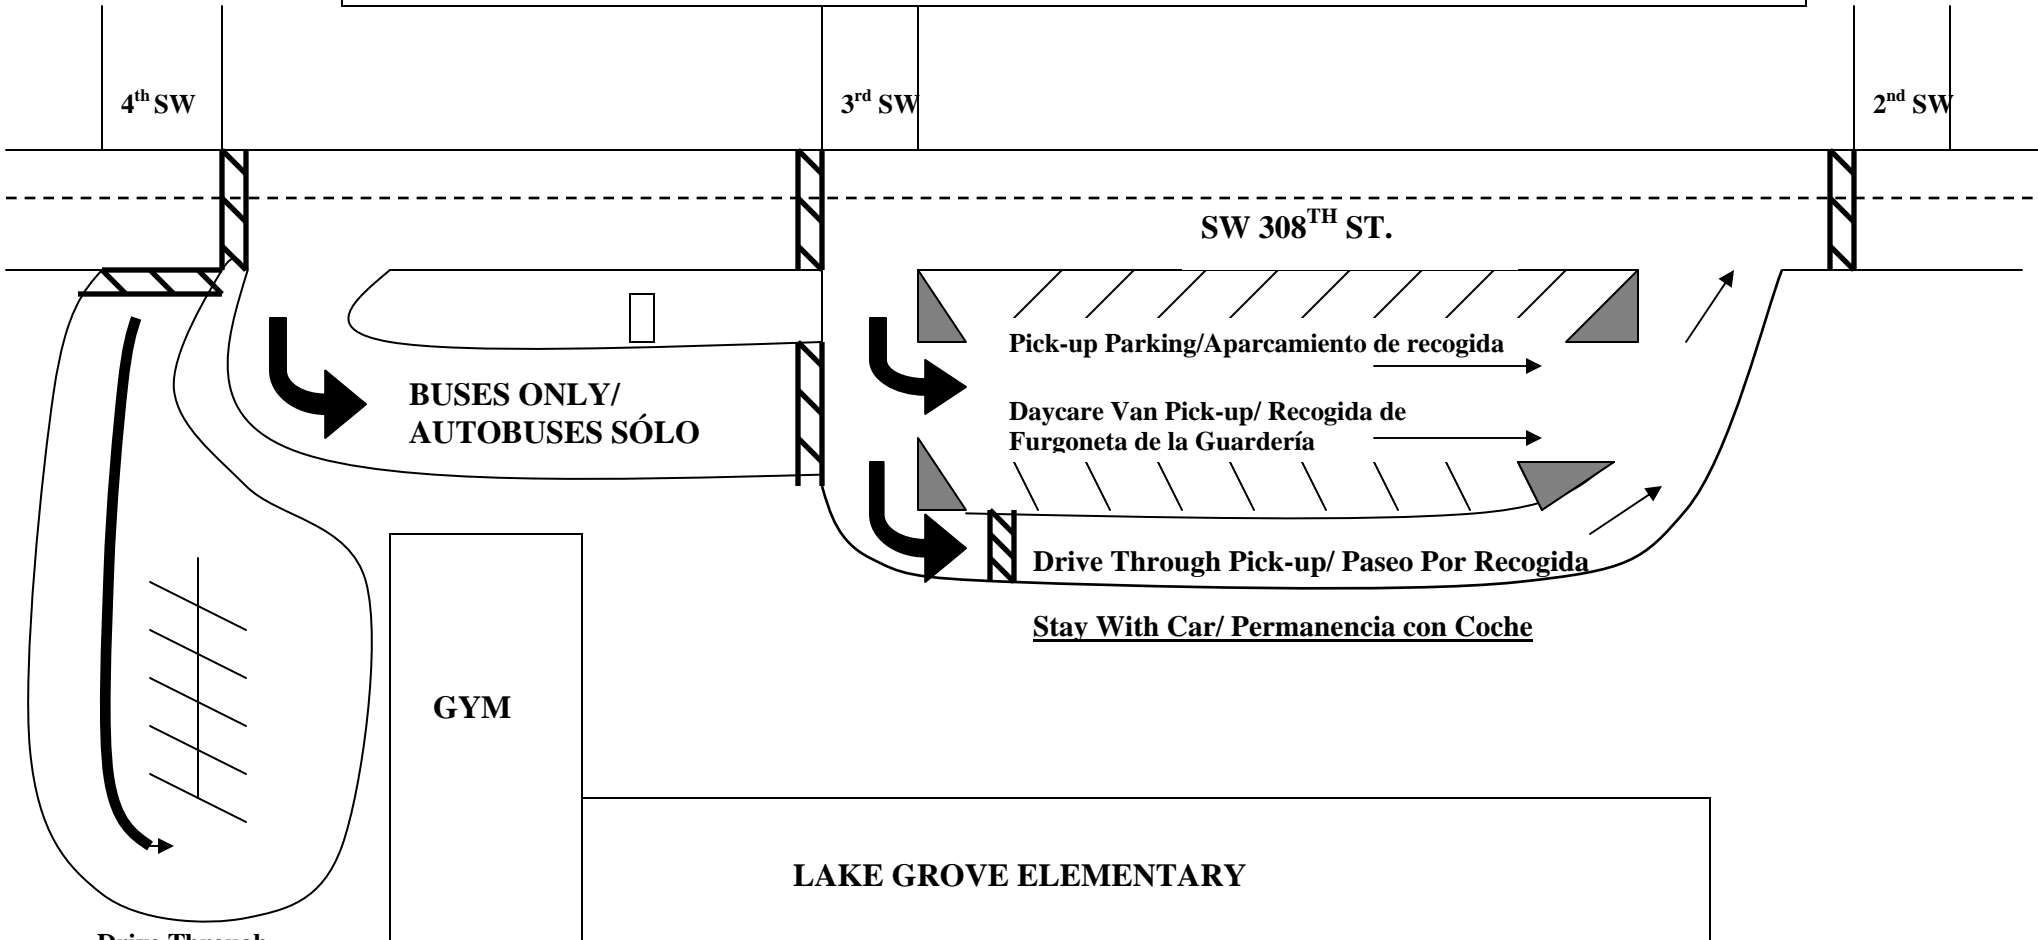

# LAKE GROVE STUDENT DROP-OFF AND PICK-UP TRAFFIC MAP

Mapa que indica la dirección del tráfico la mañana y de la tarde

Drive Through  
Pick-up/ Paseo Por  
Recogida

This traffic map is provided to help parents and students understand drop-off and pick-up traffic procedures for before and after school. We have many cars entering school grounds to pick-up their children. Please use caution and patience when driving on or near the school during these busy times. Parking lots are drive-through pick-up only during AM/PM peak times. Some additional parking is available on the street if you need to leave your vehicle.

Favor de seguir las reglas y procedimientos de tráfico al venir a dejar a sus niños por las mañanas y al recogerlos por la tarde. No puede estacionar dentro durante esas horas, se debe estacionar en la calle si es necesario, gracias or su paciencia y consideración.